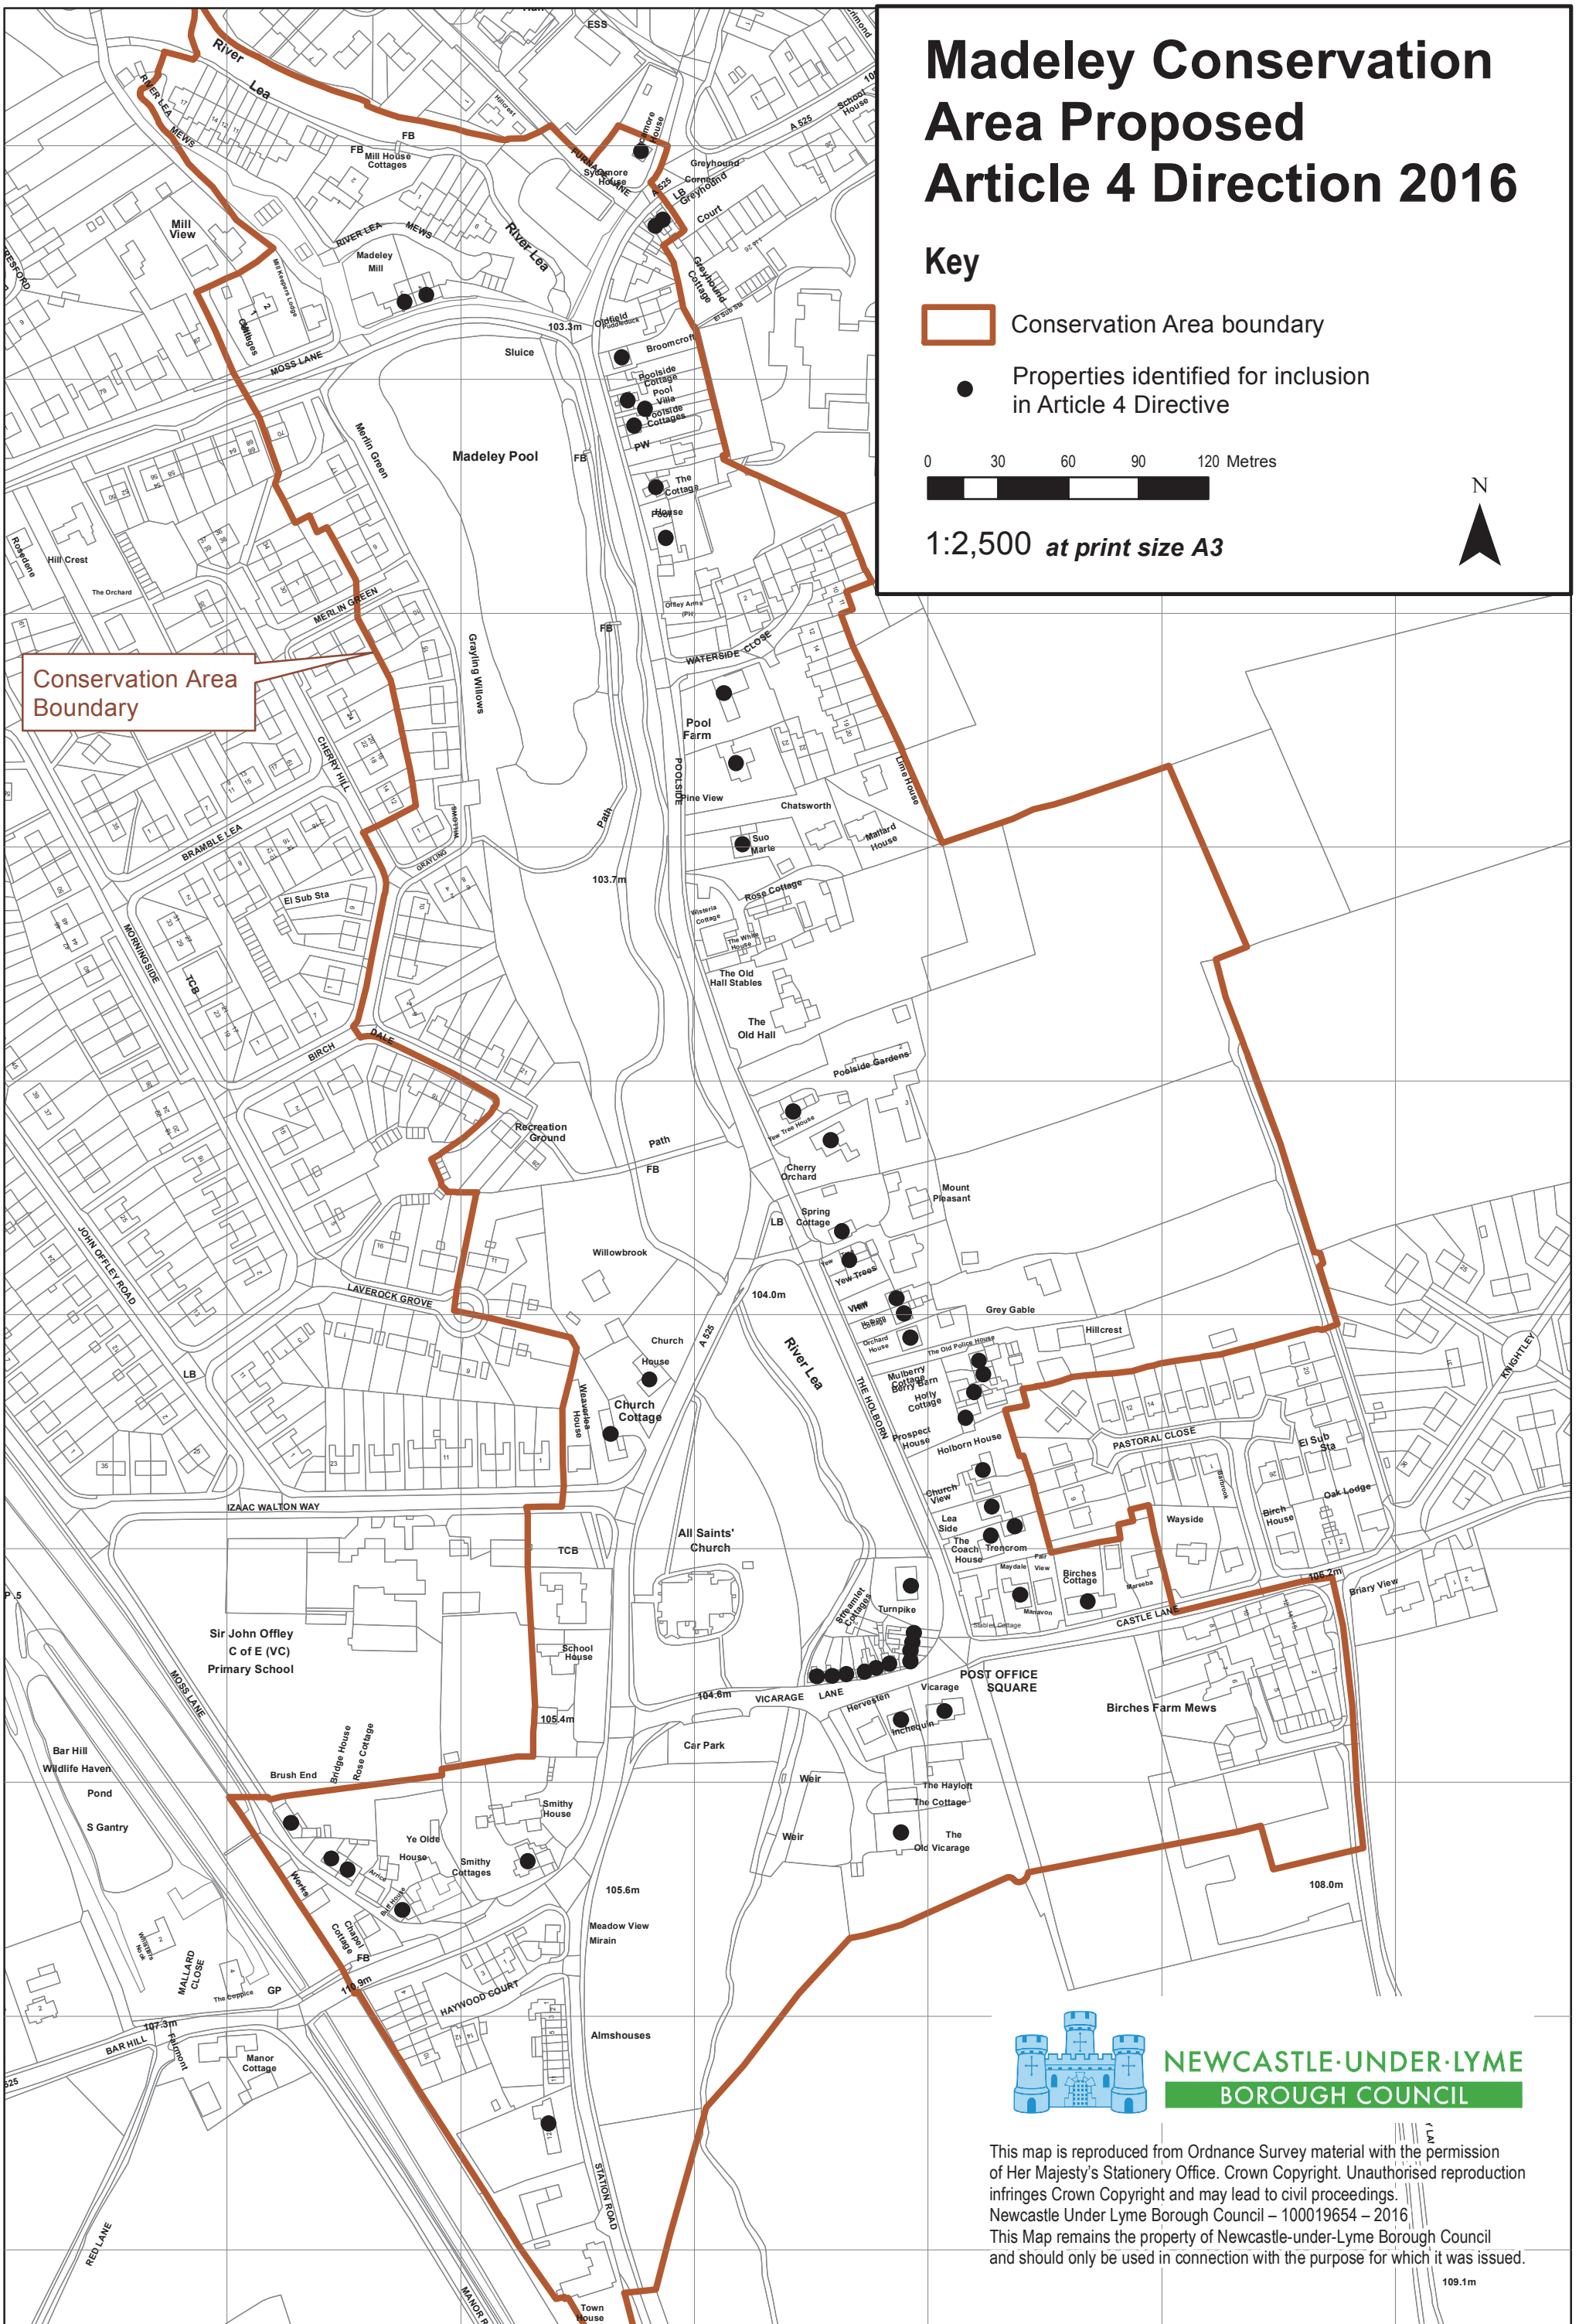

Madeley Conservation Area Proposed Article 4 Direction 2016

Key

-  Conservation Area boundary
-  Properties identified for inclusion in Article 4 Directive

0 30 60 90 120 Metres

1:2,500 at print size A3

Conservation Area Boundary

NEWCASTLE UNDER LYME
BOROUGH COUNCIL

This map is reproduced from Ordnance Survey material with the permission of Her Majesty's Stationery Office. Crown Copyright. Unauthorised reproduction infringes Crown Copyright and may lead to civil proceedings. Newcastle Under Lyme Borough Council – 100019654 – 2016. This Map remains the property of Newcastle-under-Lyme Borough Council and should only be used in connection with the purpose for which it was issued.